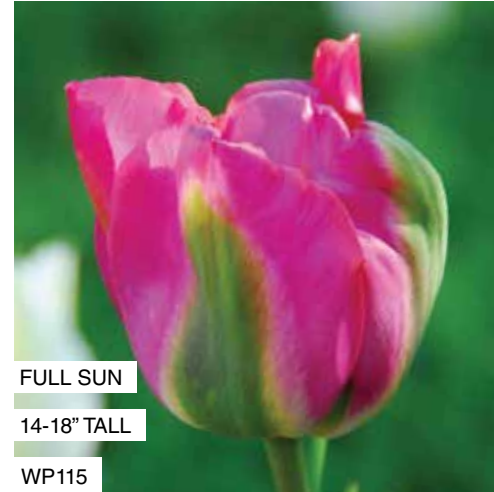

WP106 **\$10.00**

FULL SUN
12-18" TALL
WP112

PARTIAL SHADE
6-8" TALL
WP110

Sky Blue Lily - 10 bulbs
(El Cielo los Lirios Azules - 10 bulbos)

Elegant sprays of stunning blue grace the late spring garden - a delightful accent planting or beautiful color contrast.

WP112 **\$9.00**

Mixed Grape Hyacinths - 16 bulbs
(Muscari de Jacinto de Uva - 16 bulbos)

Clusters of mixed blue, purple, white and bi-color flowers form atop stems 6 to 8 inches tall in early spring. A nice "filler" between other bulbs.

WP110 **\$13.50**

FULL SUN
6-8" TALL
WP123

FULL SUN
14-18" TALL
WP115

Pink Allium - 25 bulbs
(Allium Rosados - 25 bulbos)

Flower buds burst open like sparklers to reveal beautiful bell-shaped flowers. A truly unique variety perfect for borders and the natural garden.